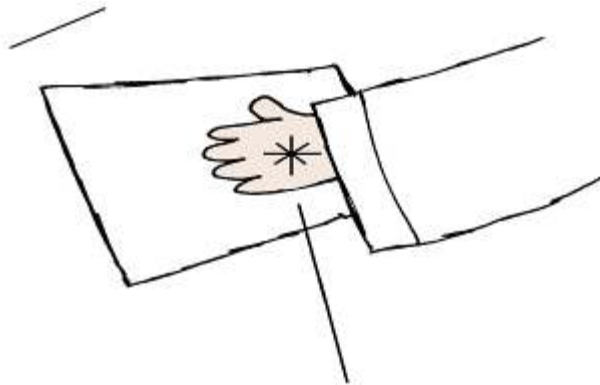

Cut out woman.

Push a split pin through the hand star and the bucket star.

Glue woman on to background with a dab of glue under her feet and head. (Or sellotape)

- **Rebekah attach bucket on split pin to water camels**